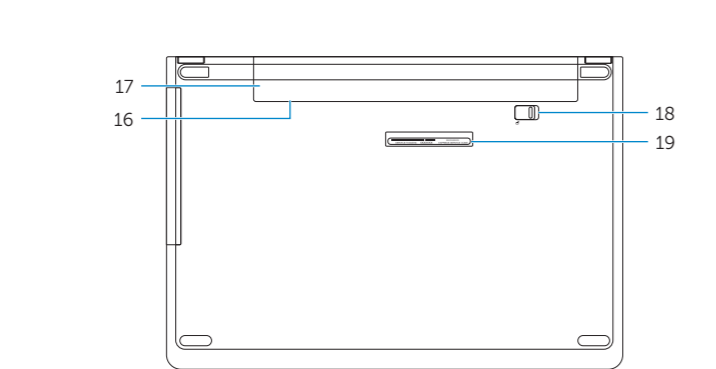

Egenskaber | Ominaisuudet | Funksjoner | Funktioner

1. Microphone
2. Camera-status light
3. Camera
4. Power-adaptor port
5. HDMI port
6. USB 3.0 port
7. Media-card reader
8. Power and battery-status light/hard-drive activity light
9. Left-click area
10. Right-click area
11. Headset port
12. USB 2.0 ports (2)
13. Optical drive
14. Security-cable slot
15. Power button
16. Regulatory label (in battery bay)
17. Battery
18. Battery-release latch
19. Service Tag label