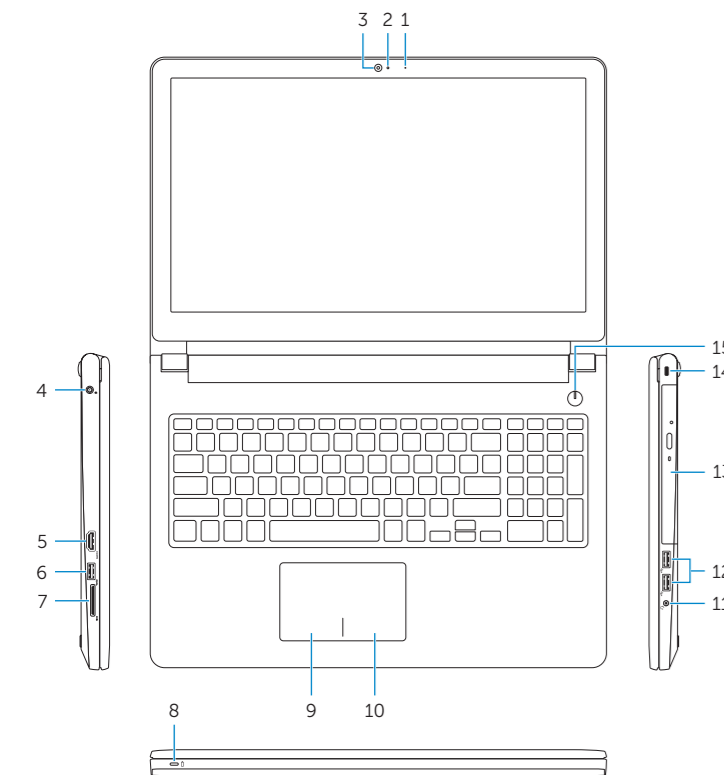

Egenskaber | Ominaisuudet | Funksjoner | Funktioner

1. Microphone
2. Camera-status light
3. Camera
4. Power-adaptor port
5. HDMI port
6. USB 3.0 port
7. Media-card reader
8. Power and battery-status light/hard-drive activity light
9. Left-click area
10. Right-click area
11. Headset port
12. USB 2.0 ports (2)
13. Optical drive
14. Security-cable slot
15. Power button
16. Regulatory label (in battery bay)
17. Battery
18. Battery-release latch
19. Service Tag label